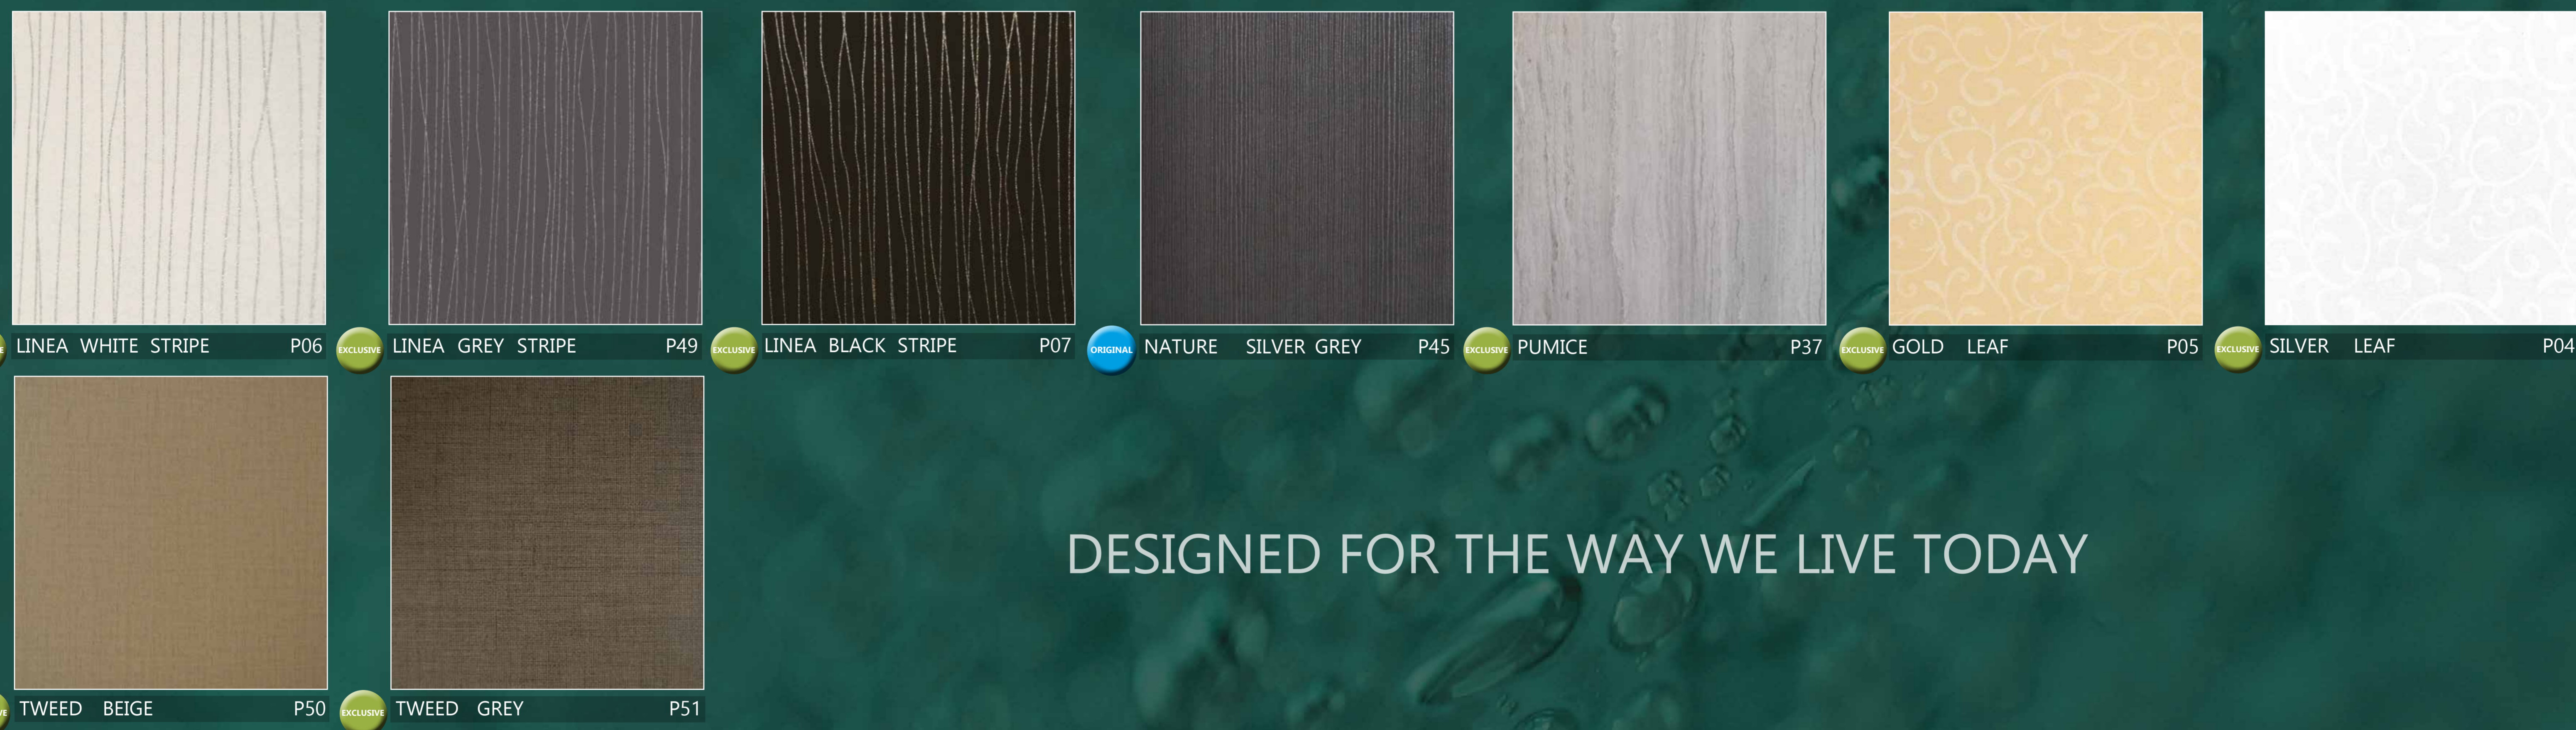

PERLA

BATHROOM WALL PANELS

STONE DESIGNS

METALLIC & PEARLESCENTS

GRAINS, STRIPES & PATTERNS

DESIGNED FOR THE WAY WE LIVE TODAY

DESIGNER CHOICE

VOGUE